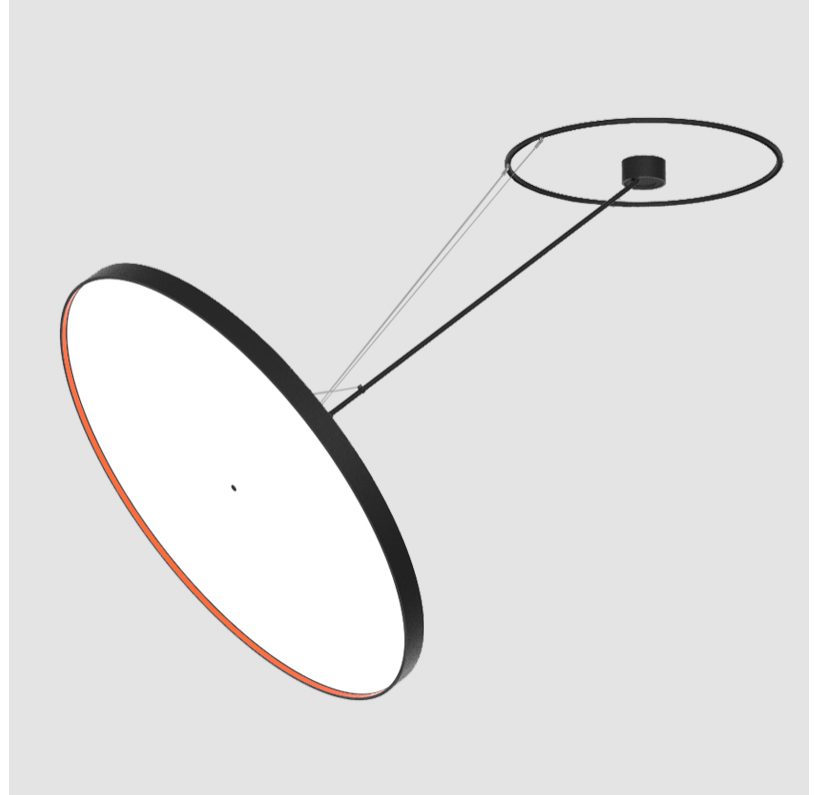

GENERAL

Series: Sign Diva Dancer
Subseries: Sign Diva Dancer Korona
Brand: Prolicht
Division: Architectural
Mounting Type: Suspension
Mounting Location: Ceiling
Subcategory: Pendant

PHYSICAL

Shape: Round
Diameter (mm): 1100
Diameter (in): 43 ⁵/₁₆
Height (mm): 1620
Height (in): 63 ³/₄
Light Distribution: Adjustable / Direct
Weight (kg): 15.5
Weight (lbs): 34.1
Diffuser: PMMA - Opal / Micro-Prism / Sparkling Secret / Vintage Industrial
Fixture Finish: SSR / BKV / CWI / CRY / HAB / UFT / ITA / RUA / FTG / MYG / LOD / PUS / FRO / FUP / KIA / POP / BLS / SPG / MEY / GOH / GUM / CHC / COM / ABZ / JAG / OBR / MOS / ROR
Fixture Material: Extruded Aluminum / Steel

ELECTRICAL

Lamp Type: LED (Zhaga Standard)
Input Wattage (W): 169.4
Total Output Wattage (W): 135
Dimming: Tri-Mode (Non-Dimming and Phase Dimming (120Vac only) and 0-10V Dimming)
Driver Included: Yes
Driver Location: Integrated
Driver Type: Constant Current - Universal
Driver Class: Class 2
Input Voltage (V): 120 - 277
Constant Current (MA): 600

LED

Color Temperature (°K): 2700 / 3000 / 4000
Max. Delivered Lumen (lm): 19520 / 19933 / 20340
CRI: >90 CRI
Lamp Life (hrs): 50000

OPTICAL

Adjustability: Rotational Canopy 170°; Tilting Canopy ±50°; Tilting Head ±90°

RATINGS AND CERTIFICATIONS

Certified By: Certified for North American Standards
IP rating: IP20