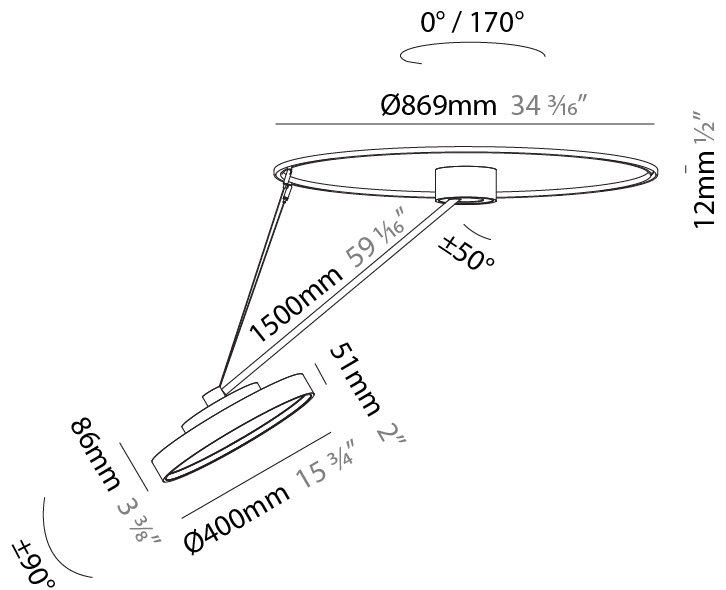

PHYSICAL

| |
|---|
| Shape: Round |
| Diameter (mm): 200 |
| Diameter (in): 7 7/8 |
| Height (mm): 1620 |
| Height (in): 63 3/4 |
| Light Distribution: Adjustable / Direct |
| Weight (kg): 3 |
| Weight (lbs): 6.6 |
| Diffuser: PMMA - Opal / Micro-Prism / Sparkling Secret / Vintage Industrial |
| Fixture Finish: SSR / BKV / CWI / CRY / HAB / UFT / ITA / RUA / FTG / MYG / LOD / PUS / FRO / FUP / KIA / POP / BLS / SPG / MEY / GOH / GUM / CHC / COM / ABZ / JAG / OBR / MOS / ROR |
| Fixture Material: Extruded Aluminum / Steel |

PHYSICAL

| |
|---|
| Shape: Round |
| Diameter (mm): 400 |
| Diameter (in): 15 3/4 |
| Height (mm): 1620 |
| Height (in): 63 3/4 |
| Light Distribution: Adjustable / Direct |
| Weight (kg): 4.5 |
| Weight (lbs): 9.9 |
| Diffuser: PMMA - Opal / Micro-Prism / Sparkling Secret / Vintage Industrial |
| Fixture Finish: SSR / BKV / CWI / CRY / HAB / UFT / ITA / RUA / FTG / MYG / LOD / PUS / FRO / FUP / KIA / POP / BLS / SPG / MEY / GOH / GUM / CHC / COM / ABZ / JAG / OBR / MOS / ROR |
| Fixture Material: Extruded Aluminum / Steel |

OPTICAL

Adjustability: Rotational Canopy 170°; Tilting Canopy ±50°; Tilting Head ±90°

RATINGS AND CERTIFICATIONS

| |
|--|
| Certified By: Certified for North American Standards |
| IP rating: IP20 |

SIGN DIVA DANCER SUSPENSION

PHYSICAL

| |
|---|
| Shape: Round |
| Diameter (mm): 850 |
| Diameter (in): 33 7/16 |
| Height (mm): 1620 |
| Height (in): 63 3/4 |
| Light Distribution: Adjustable / Direct |
| Weight (kg): 9.67 |
| Weight (lbs): 21.27 |
| Diffuser: PMMA - Opal / Micro-Prism / Sparkling Secret / Vintage Industrial |
| Fixture Finish: SSR / BKV / CWI / CRY / HAB / UFT / ITA / RUA / FTG / MYG / LOD / PUS / FRO / FUP / KIA / POP / BLS / SPG / MEY / GOH / GUM / CHC / COM / ABZ / JAG / OBR / MOS / ROR |
| Fixture Material: Extruded Aluminum / Steel |