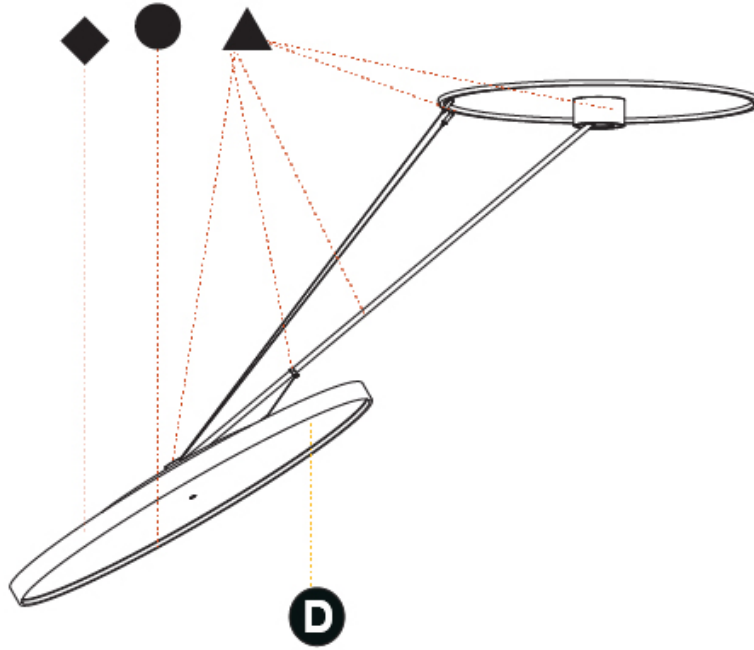

SIGN DIVA DANCER KORONA SUSPENSION

A30884-

PROJECT _____

TYPE _____

SPECIFIER _____

QUANTITY _____

DATE _____