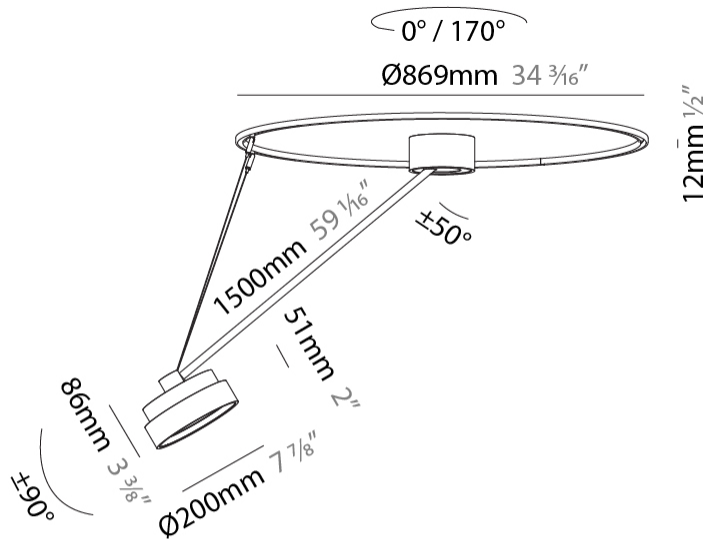

PHYSICAL

| |
|---|
| Shape: Round |
| Diameter (mm): 200 |
| Diameter (in): 7 7/8 |
| Height (mm): 1620 |
| Height (in): 63 3/4 |
| Light Distribution: Adjustable / Direct |
| Weight (kg): 3 |
| Weight (lbs): 6.6 |
| Diffuser: PMMA - Opal / Micro-Prism / Sparkling Secret / Vintage Industrial |
| Fixture Finish: SSR / BKV / CWI / CRY / HAB / UFT / ITA / RUA / FTG / MYG / LOD / PUS / FRO / FUP / KIA / POP / BLS / SPG / MEY / GOH / GUM / CHC / COM / ABZ / JAG / OBR / MOS / ROR |
| Fixture Material: Extruded Aluminum / Steel |

OPTICAL

Adjustability: Rotational Canopy 170°; Tilting Canopy ±50°; Tilting Head ±90°

RATINGS AND CERTIFICATIONS

| |
|--|
| Certified By: Certified for North American Standards |
| IP rating: IP20 |

SIGN DIVA DANCER SUSPENSION

PHYSICAL

| |
|---|
| Shape: Round |
| Diameter (mm): 400 |
| Diameter (in): 15 3/4 |
| Height (mm): 1620 |
| Height (in): 63 3/4 |
| Light Distribution: Adjustable / Direct |
| Weight (kg): 4.5 |
| Weight (lbs): 9.9 |
| Diffuser: PMMA - Opal / Micro-Prism / Sparkling Secret / Vintage Industrial |
| Fixture Finish: SSR / BKV / CWI / CRY / HAB / UFT / ITA / RUA / FTG / MYG / LOD / PUS / FRO / FUP / KIA / POP / BLS / SPG / MEY / GOH / GUM / CHC / COM / ABZ / JAG / OBR / MOS / ROR |
| Fixture Material: Extruded Aluminum / Steel |