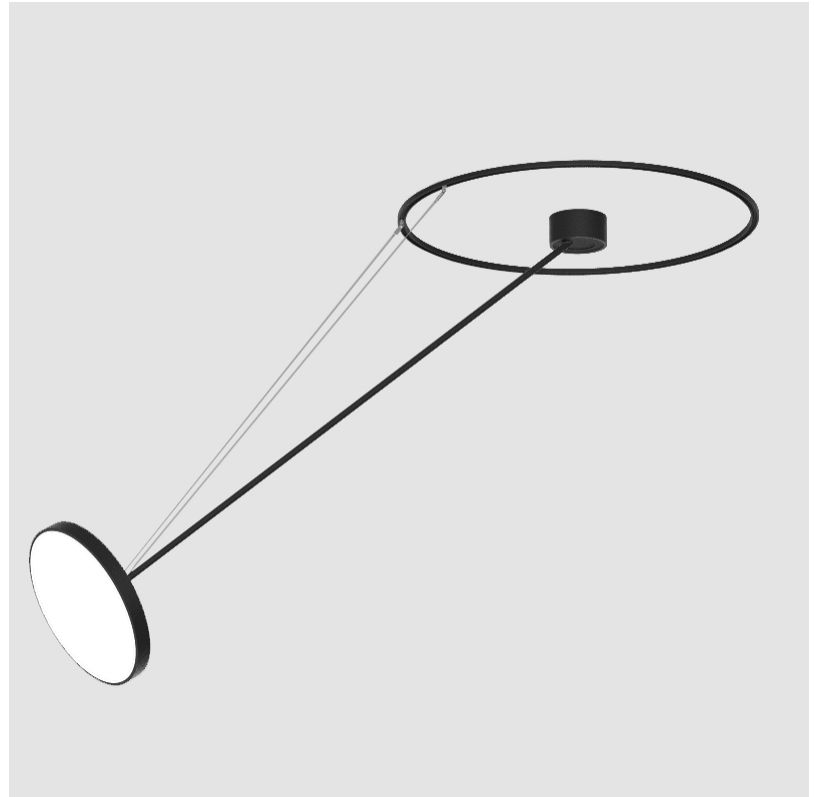

PHYSICAL

| |
|---|
| Shape: Round |
| Diameter (mm): 200 |
| Diameter (in): 7 7/8 |
| Height (mm): 1620 |
| Height (in): 63 3/4 |
| Light Distribution: Adjustable / Direct |
| Weight (kg): 3 |
| Weight (lbs): 6.6 |
| Diffuser: PMMA - Opal / Micro-Prism / Sparkling Secret / Vintage Industrial |
| Fixture Finish: SSR / BKV / CWI / CRY / HAB / UFT / ITA / RUA / FTG / MYG / LOD / PUS / FRO / FUP / KIA / POP / BLS / SPG / MEY / GOH / GUM / CHC / COM / ABZ / JAG / OBR / MOS / ROR |
| Fixture Material: Extruded Aluminum / Steel |

PHYSICAL

| |
|---|
| Shape: Round |
| Diameter (mm): 400 |
| Diameter (in): 15 3/4 |
| Height (mm): 1620 |
| Height (in): 63 3/4 |
| Light Distribution: Adjustable / Direct |
| Weight (kg): 4.5 |
| Weight (lbs): 9.9 |
| Diffuser: PMMA - Opal / Micro-Prism / Sparkling Secret / Vintage Industrial |
| Fixture Finish: SSR / BKV / CWI / CRY / HAB / UFT / ITA / RUA / FTG / MYG / LOD / PUS / FRO / FUP / KIA / POP / BLS / SPG / MEY / GOH / GUM / CHC / COM / ABZ / JAG / OBR / MOS / ROR |
| Fixture Material: Extruded Aluminum / Steel |

OPTICAL

Adjustability: Rotational Canopy 170°; Tilting Canopy ±50°; Tilting Head ±90°

RATINGS AND CERTIFICATIONS

| |
|--|
| Certified By: Certified for North American Standards |
| IP rating: IP20 |

SIGN DIVA DANCER SUSPENSION