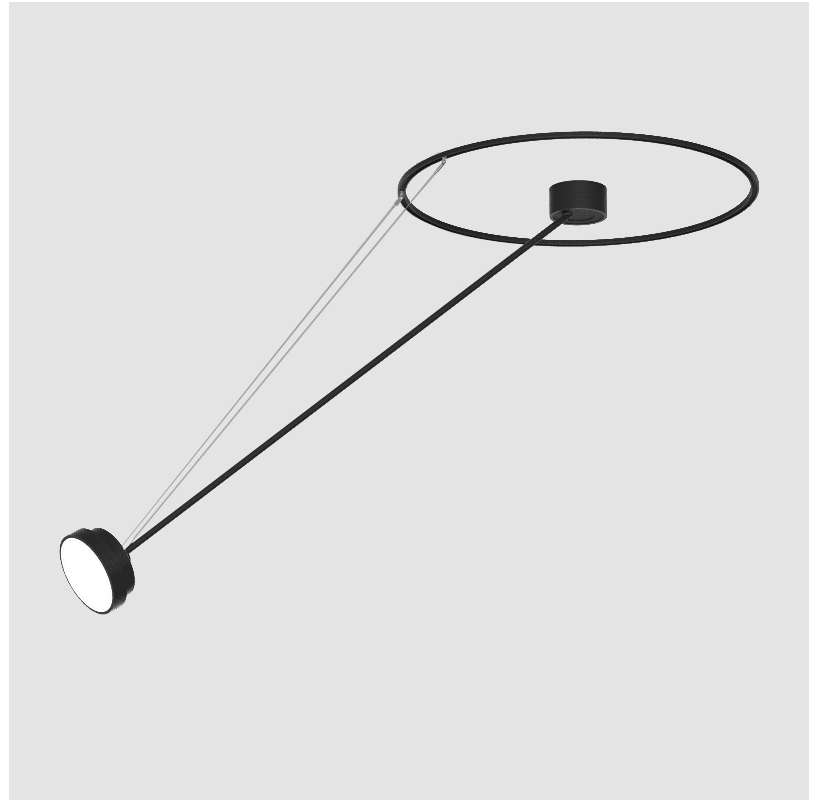

PHYSICAL

| |
|---|
| Shape: Round |
| Diameter (mm): 200 |
| Diameter (in): 7 7/8 |
| Height (mm): 1620 |
| Height (in): 63 3/4 |
| Light Distribution: Adjustable / Direct |
| Weight (kg): 3 |
| Weight (lbs): 6.6 |
| Diffuser: PMMA - Opal / Micro-Prism / Sparkling Secret / Vintage Industrial |
| Fixture Finish: SSR / BKV / CWI / CRY / HAB / UFT / ITA / RUA / FTG / MYG / LOD / PUS / FRO / FUP / KIA / POP / BLS / SPG / MEY / GOH / GUM / CHC / COM / ABZ / JAG / OBR / MOS / ROR |
| Fixture Material: Extruded Aluminum / Steel |

OPTICAL

Adjustability: Rotational Canopy 170°; Tilting Canopy ±50°; Tilting Head ±90°

RATINGS AND CERTIFICATIONS

| |
|--|
| Certified By: Certified for North American Standards |
| IP rating: IP20 |

SIGN DIVA DANCER SUSPENSION