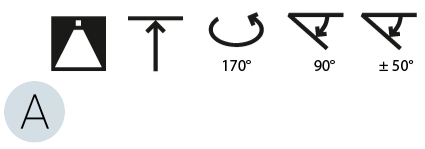

PHYSICAL

| |
|---|
| Shape: Round |
| Diameter (mm): 200 |
| Diameter (in): 7 7/8 |
| Height (mm): 1620 |
| Height (in): 63 3/4 |
| Light Distribution: Adjustable / Direct |
| Weight (kg): 3 |
| Weight (lbs): 6.6 |
| Diffuser: PMMA - Opal / Micro-Prism / Sparkling Secret / Vintage Industrial |
| Fixture Finish: SSR / BKV / CWI / CRY / HAB / UFT / ITA / RUA / FTG / MYG / LOD / PUS / FRO / FUP / KIA / POP / BLS / SPG / MEY / GOH / GUM / CHC / COM / ABZ / JAG / OBR / MOS / ROR |
| Fixture Material: Extruded Aluminum / Steel |

OPTICAL

Adjustability: Rotational Canopy 170°; Tilting Canopy ±50°; Tilting Head ±90°

RATINGS AND CERTIFICATIONS

| |
|--|
| Certified By: Certified for North American Standards |
| IP rating: IP20 |

SIGN DIVA DANCER SUSPENSION